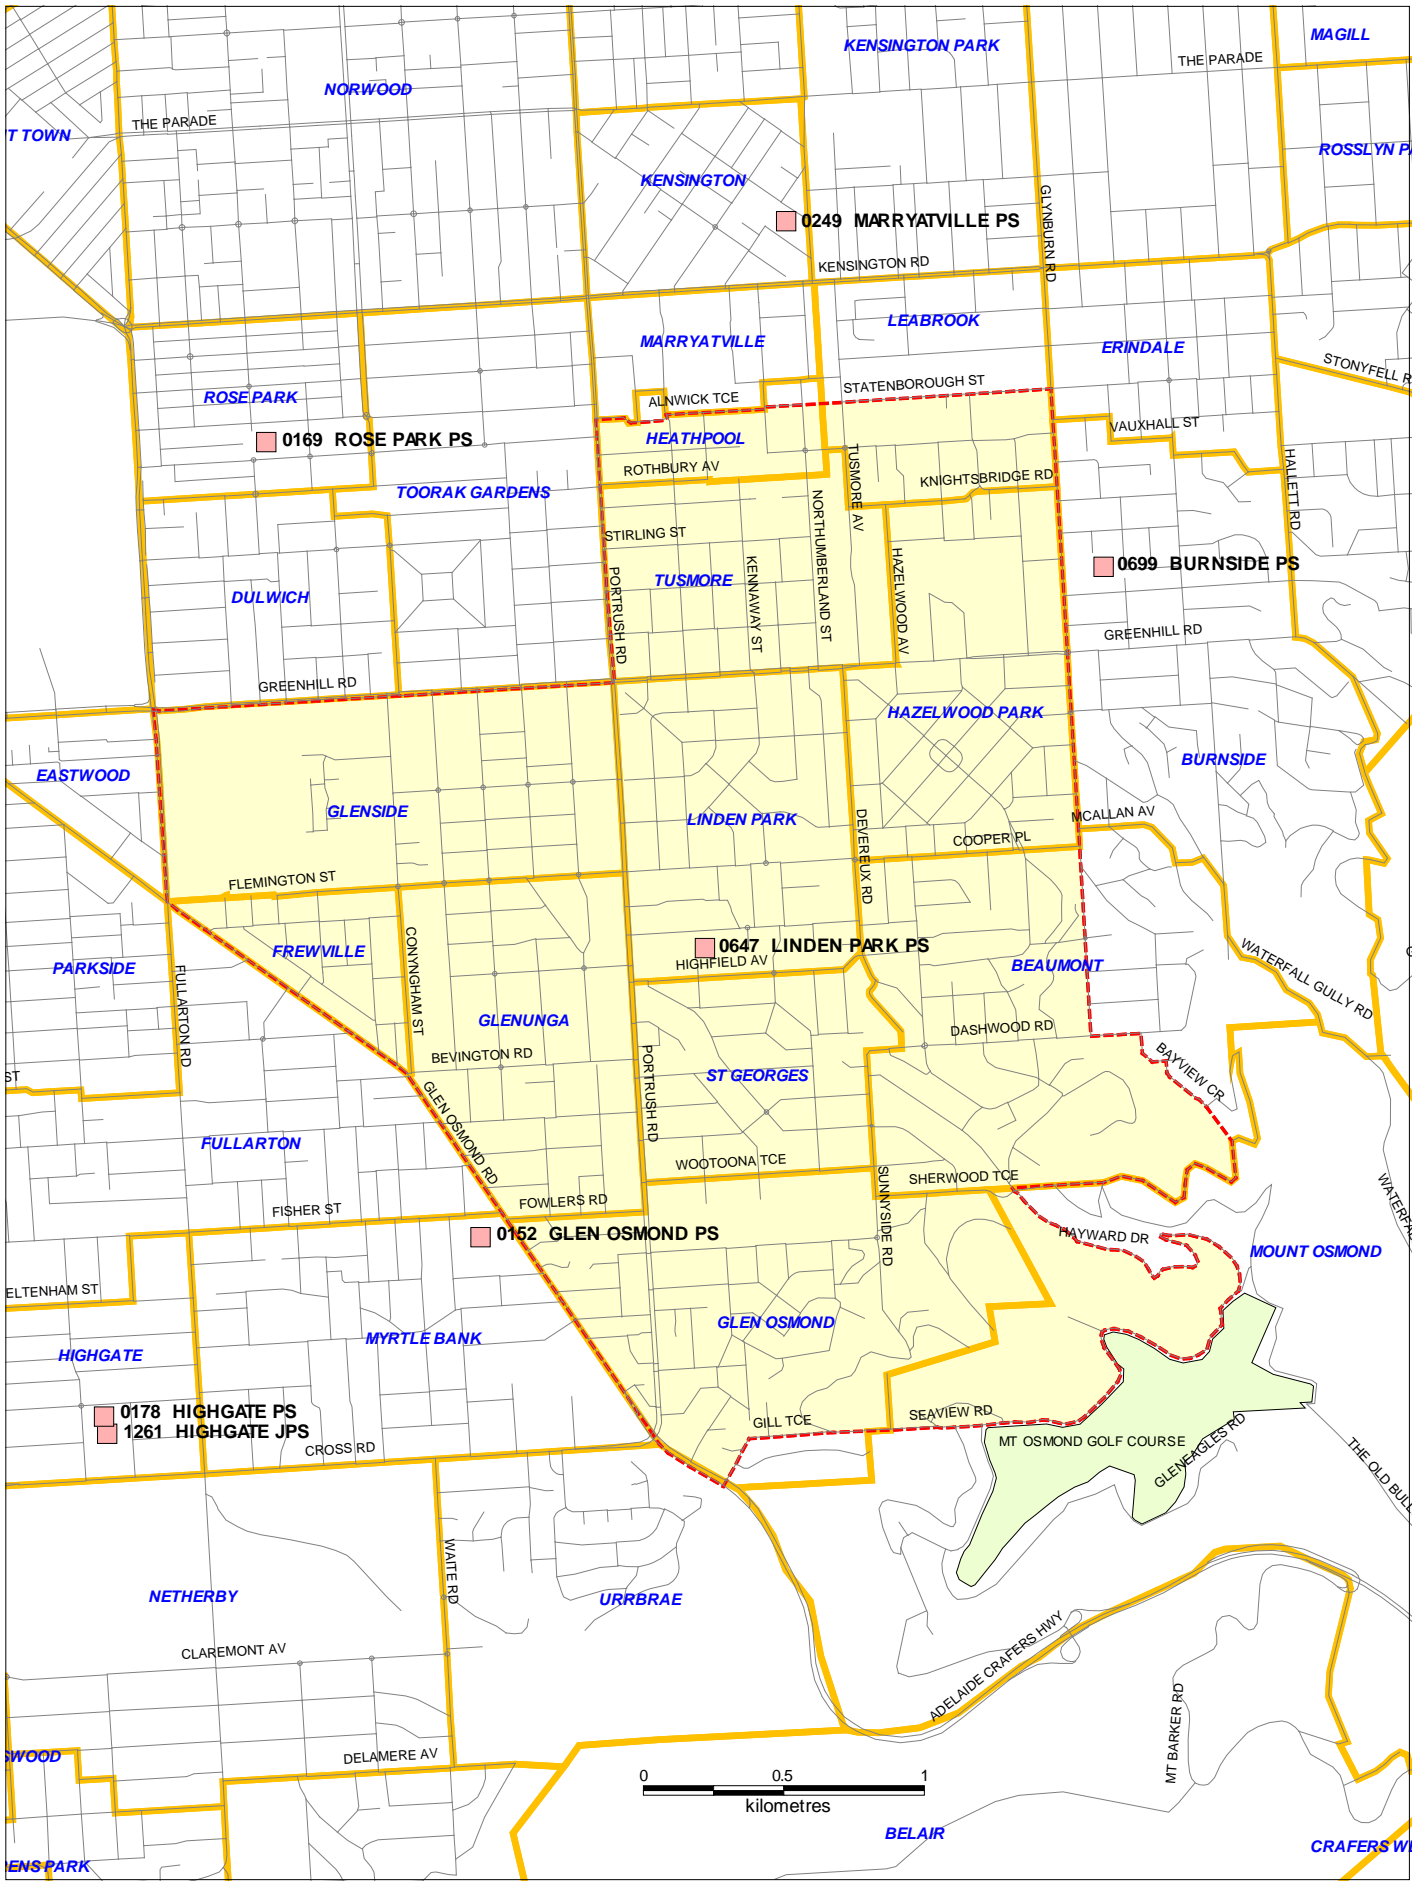

0647 Linden Park PS Zone

PS	Railway	Suburb	Zone