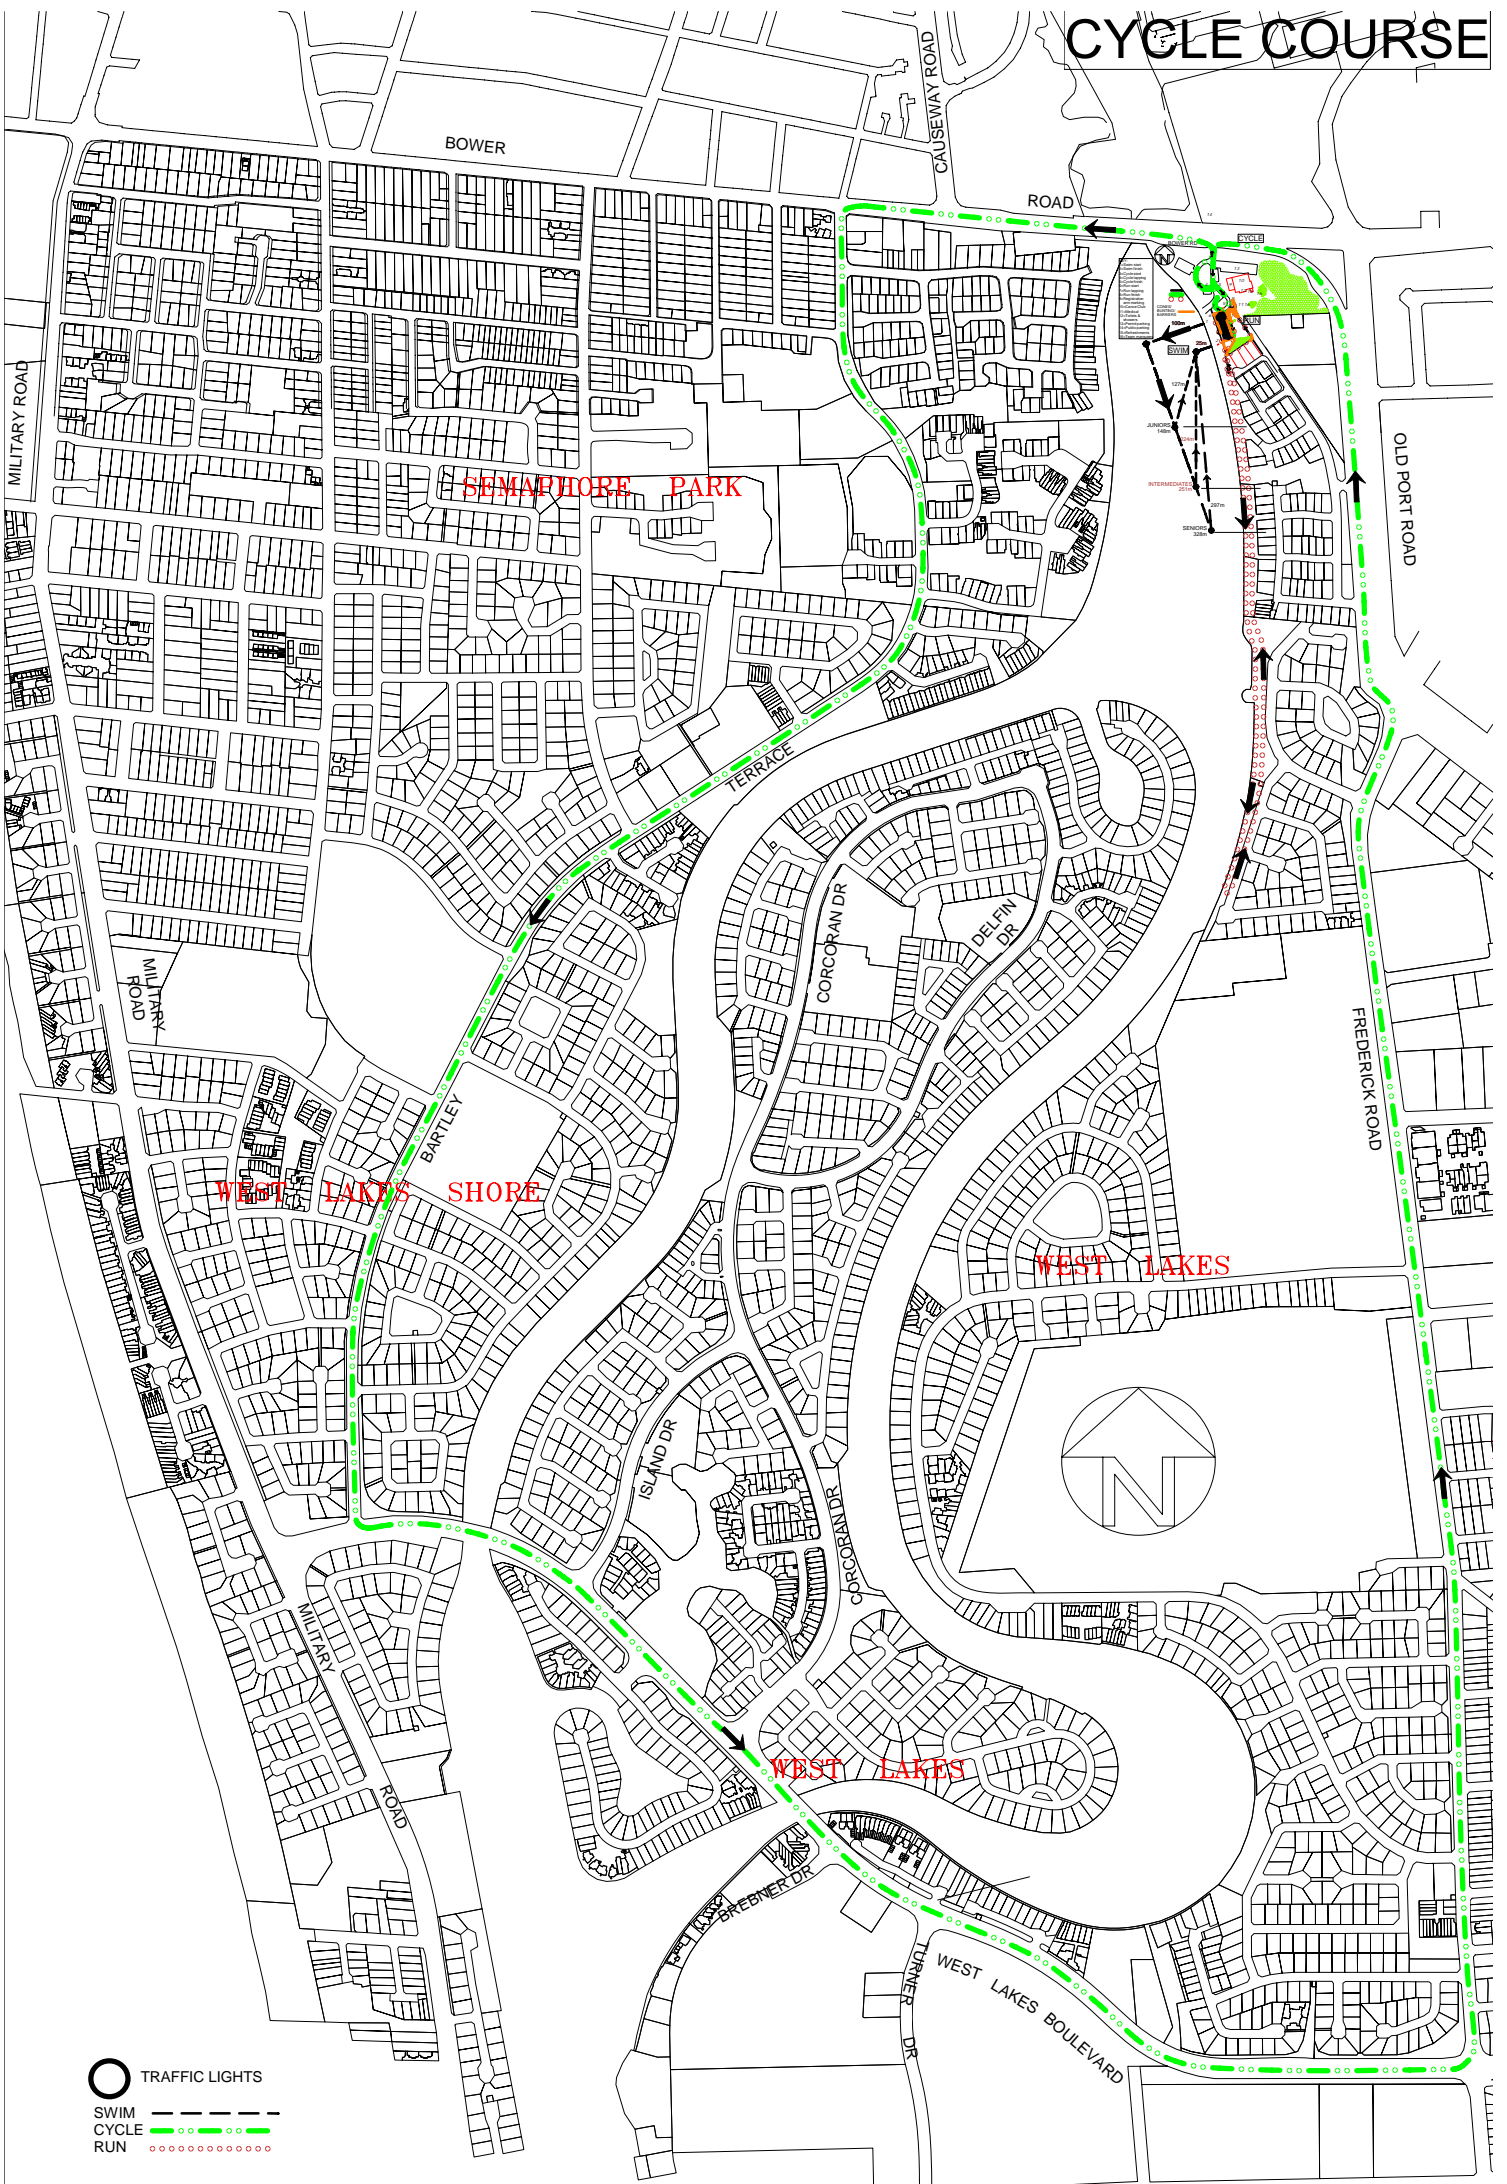

CYCLE COURSE

BOWER

ROAD

SEMAPHORE PARK

OLD PORT ROAD

MILITARY ROAD

MILITARY ROAD

WEST LAKES SHORE

BARTLEY

TERRACE

CORCORAN DR

DELFIN DR

FREDERICK ROAD

WEST LAKES

ISLAND DR

CORCORAN DR

WEST LAKES

BREBNER DR

WEST LAKES BOULEVARD

- TRAFFIC LIGHTS
- SWIM
- - - - CYCLE
- RUN